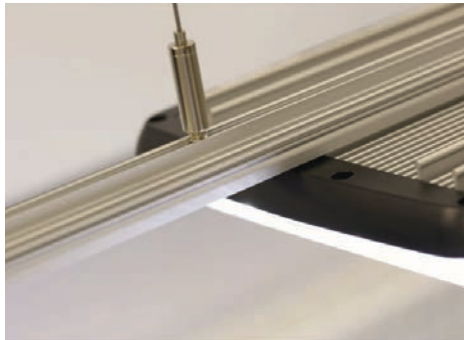

## Mounting Accessories

## Mounting Accessories

Code	Description	Application
	<b>Biolumen</b> suitable for all Biolumen products	
AQR2415	AquaRail Length 2415mm mounting rail	Suspend/surface-mount
AQR1610	AquaRail Length 1610mm mounting rail	Suspend/surface-mount
AQR1090	AquaRail Length 1090mm mounting rail	Suspend/surface-mount
AQR540	AquaRail Length 540mm mounting rail	Suspend/surface-mount
AQR308	AquaRail Length 308mm mounting rail	
AQR158	AquaRail Length 158mm mounting rail	Suspend/surface-mount
AQR100	AquaRail Length 100mm mounting rail	Suspend/surface-mount
AQRSUSKIT	AquaRail Suspension kit	Suspend
AQRTBARCLIP	AquaRail T-Bar Suspended ceiling clip	Suspend
AQRFOOT1200	BioLumen Aluminium Catenary Mount 1200mm	Catenary wire
AQRFOOT400	BioLumen Aluminium Catenary Mount 400mm	Catenary wire
AQRHOODFOOT	BioLumen Aluminium Catenary Mount 180mm	Catenary wire
BLM-SS-EYEB	Stainless steel self tap eyelet to anchor catenary wire	Catenary wire
BLM-SS-GRIP	Stainless steel wire grip (to create loops in steel rope, recommend 2 per loop for security)	Catenary wire
BLM-SS-ROPE	Stainless steel catenary wire, 2mm	Catenary wire
BLM-SS-TURNB	Turnbuckle for tensioning catenary wire	Catenary wire
	<b>Ecotoxic Cannon</b>	
6896	Ecotoxic Suspension kit	Suspend
6897	Ecotoxic Pipe strut clamp	Tube clamp