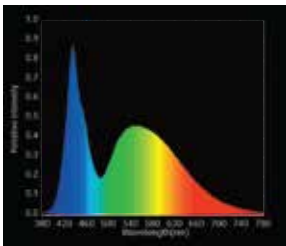

AquaRay Mini LED 500

Code	Product	Beam Angle	PAR ($\mu\text{molcm}^{-2}\text{s}^{-1}$)	Illuminance (lux)	Total Luminous Flux (lm)	Total Power Consumption (w)	Efficiency (lm/w)
1861	AquaRay Mini LED 500	60	143	7550	724	11	66

AquaRay Mini LED 500

4 x Cree® XP-E Ocean White, 1 x Cree® XP-E Reef Blue