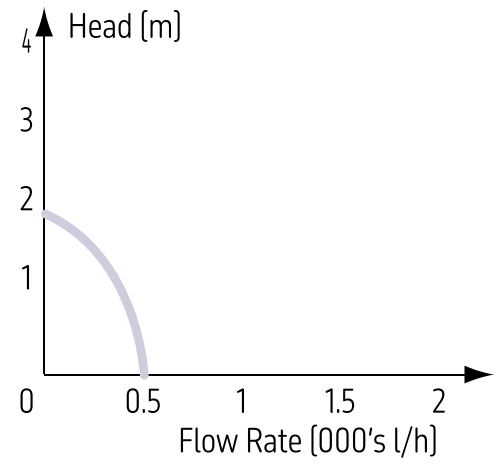

SMALL but  
perfectly  
formed!

Space-saving  
design

Low energy  
consumption

Super quiet

Designed for reef  
and freshwater aquaria

<b>Code</b>	<b>1373</b>
<b>Model</b>	<b>500</b>
<b>Flow rate</b>	<b>500l/h</b>
<b>Min. power</b>	<b>2W</b>
<b>Max. power</b>	<b>9W</b>
<b>Voltage</b>	<b>12V</b>
<b>Max amp</b>	<b>0.75A</b>
<b>Max head m</b>	<b>2m</b>
<b>Outlet</b>	<b>12/16</b>
<b>Dimensions mm</b>	<b>89 x 57 x 97</b>