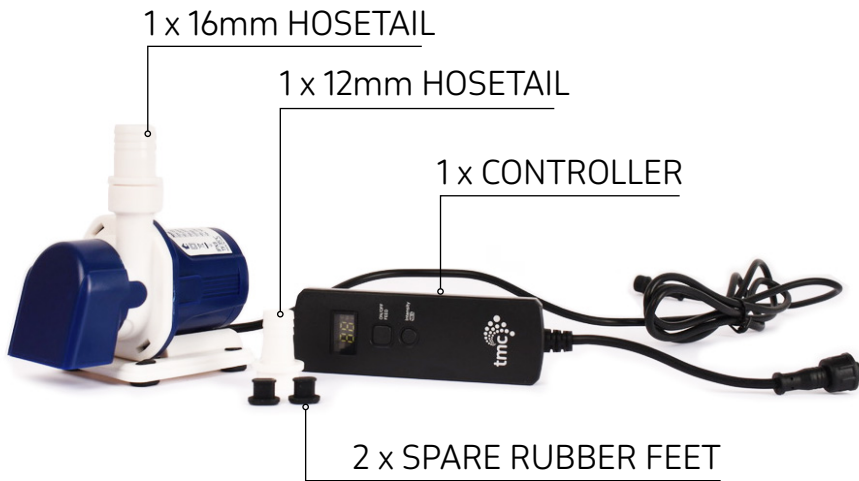

## MAIN FEATURES:

- Ideal for nano aquariums & sumps
- **High power and flow rates**
- 'Soft start' feature for improved impeller life
- **10 variable speeds**
- Quiet operation
- Integrated 10 minute feed timer
- **Controller included**

SMALL but  
perfectly  
formed!

Space-saving  
design

Low energy  
consumption

Super quiet

Designed for reef  
and freshwater aquaria

<b>Code</b>	<b>1373</b>
<b>Model</b>	<b>500</b>
<b>Flow rate</b>	<b>500l/h</b>
<b>Min. power</b>	<b>2W</b>
<b>Max. power</b>	<b>9W</b>
<b>Voltage</b>	<b>12V</b>
<b>Max amp</b>	<b>0.75A</b>
<b>Max head m</b>	<b>2m</b>
<b>Outlet</b>	<b>12/16</b>
<b>Dimensions mm</b>	<b>89 x 57 x 97</b>