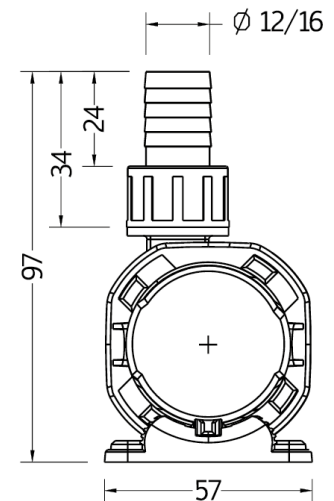

SMALL but  
perfectly  
formed!

Space-saving  
design

Low energy  
consumption

Super quiet

Designed for reef  
and freshwater aquaria

<b>Code</b>	<b>1373</b>
<b>Model</b>	<b>500</b>
<b>Flow rate</b>	<b>500l/h</b>
<b>Min. power</b>	<b>2W</b>
<b>Max. power</b>	<b>9W</b>
<b>Voltage</b>	<b>12V</b>
<b>Max amp</b>	<b>0.75A</b>
<b>Max head m</b>	<b>2m</b>
<b>Outlet</b>	<b>12/16</b>
<b>Dimensions mm</b>	<b>89 x 57 x 97</b>