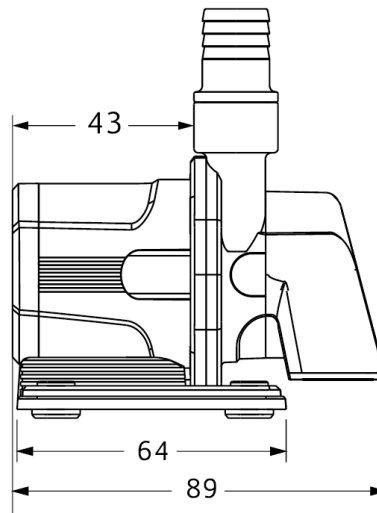

SMALL but  
perfectly  
formed!

Space-saving  
design

Low energy  
consumption

Super quiet

Designed for reef  
and freshwater aquaria

<b>Code</b>	<b>1373</b>
<b>Model</b>	<b>500</b>
<b>Flow rate</b>	<b>500l/h</b>
<b>Min. power</b>	<b>2W</b>
<b>Max. power</b>	<b>9W</b>
<b>Voltage</b>	<b>12V</b>
<b>Max amp</b>	<b>0.75A</b>
<b>Max head m</b>	<b>2m</b>
<b>Outlet</b>	<b>12/16</b>
<b>Dimensions mm</b>	<b>89 x 57 x 97</b>