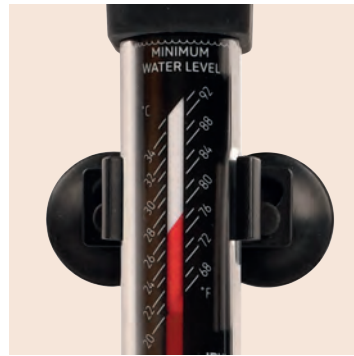

NEW

Therm

Precise and reliable temperature control

Shatter-proof quartz glass 2mm thick

High performance heating element

Fully sealed and **completely submersible**

Easy-to-view temperature scale

Simple to install, control and maintain

ON/OFF LED light indicates when the heater is operating

1.5m power lead

Therm range

Code	1445	1446	1447	1448
Model	Therm 50	Therm 100	Therm 200	Therm 300
Power	50W	100W	200W	300W
Voltage	220-240V 50/60Hz			
Dimensions	ø27 x 265mm	ø27 x 265mm	ø27 x 320mm	ø27 x 360mm
Recommended Aquarium size (approximate)	Up to 50l 11 UK Gal 13 US Gal	Up to 100l 22 UK Gal 26 US Gal	Up to 200l 44 UK Gal 53 US Gal	Up to 300l 66 UK Gal 79 US Gal

Designed for all aquaria

What's in the box

Simple to install, control and maintain

Easy-to-view temperature scale

EU/UK plug

UK
 Solesbridge Lane
 Chorleywood
 Hertfordshire
 WD3 5SX
 England

Call +44 [0]1923 284151