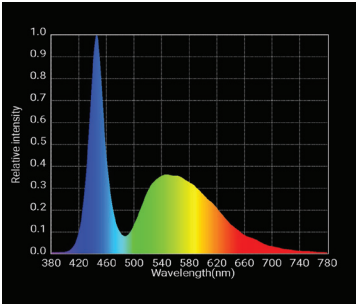

Ecoxotic Cannons

	Code	Interchangeable lenses	Total luminous flux (lm)	Total Power Consumption	Efficiency (lm/W)
Bio Cool White	BLM-6871	60/90/120°	11700	160	100
Bio Warm White	BLM-6872	60/90/120°	13233	160	113
Bio Blue	BLM-6879	60/90/120°	2612	160	22

Bio Cool White

1 x 10000K white COB