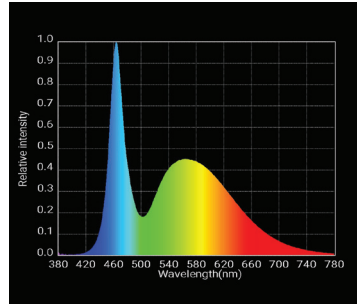

Ecoxotic Cannons

High power LED canons designed for covering large areas with high light levels or punching light through deep water.

- Available in 3 colour spectra to suit most applications.
- Can be timed and dimmed using the BioLumen Master Control Unit or BioLumen 1-10V Converter.
- Allows dimming to 5% and off.
- Addressable to enable application of programs to specific cannons.
- Robust construction [aluminium].
- IP65 [including connectors].
- Passively cooled—no moving parts.
- Mounts using attached bracket allowing light to be angled.
- 2 year warranty.

Dimensions

- A 160mm
- B 397mm
- C 160mm

Ecoxotic Cannons

	Code	Interchangeable lenses	Total luminous flux (lm)	Total Power Consumption	Efficiency (lm/W)
Bio Cool White	BLM-6871	60/90/120°	11700	160	100
Bio Warm White	BLM-6872	60/90/120°	13233	160	113
Bio Blue	BLM-6879	60/90/120°	2612	160	22

Bio Cool White

1 x 10000K white COB

Bio Warm White

1 x 6500k white COB

Bio Blue

1 x 465nm blue COB