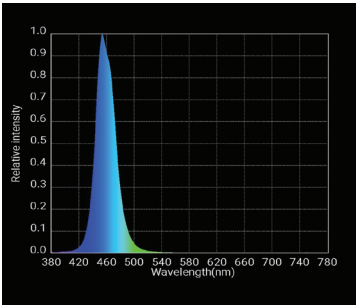

Dimensions

- A 160mm
- B 397mm
- C 160mm

Ecoxotic Cannons

	Code	Interchangeable lenses	Total luminous flux (lm)	Total Power Consumption	Efficiency (lm/W)
Bio Cool White	BLM-6871	60/90/120°	11700	160	100
Bio Warm White	BLM-6872	60/90/120°	13233	160	113
Bio Blue	BLM-6879	60/90/120°	2612	160	22

Bio Cool White

1 x 10000K white COB

Bio Warm White

1 x 6500k white COB

Bio Blue

1 x 465nm blue COB