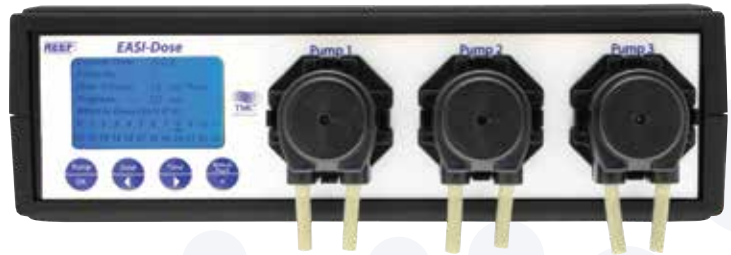

Reef Easi-Dose Plus 3