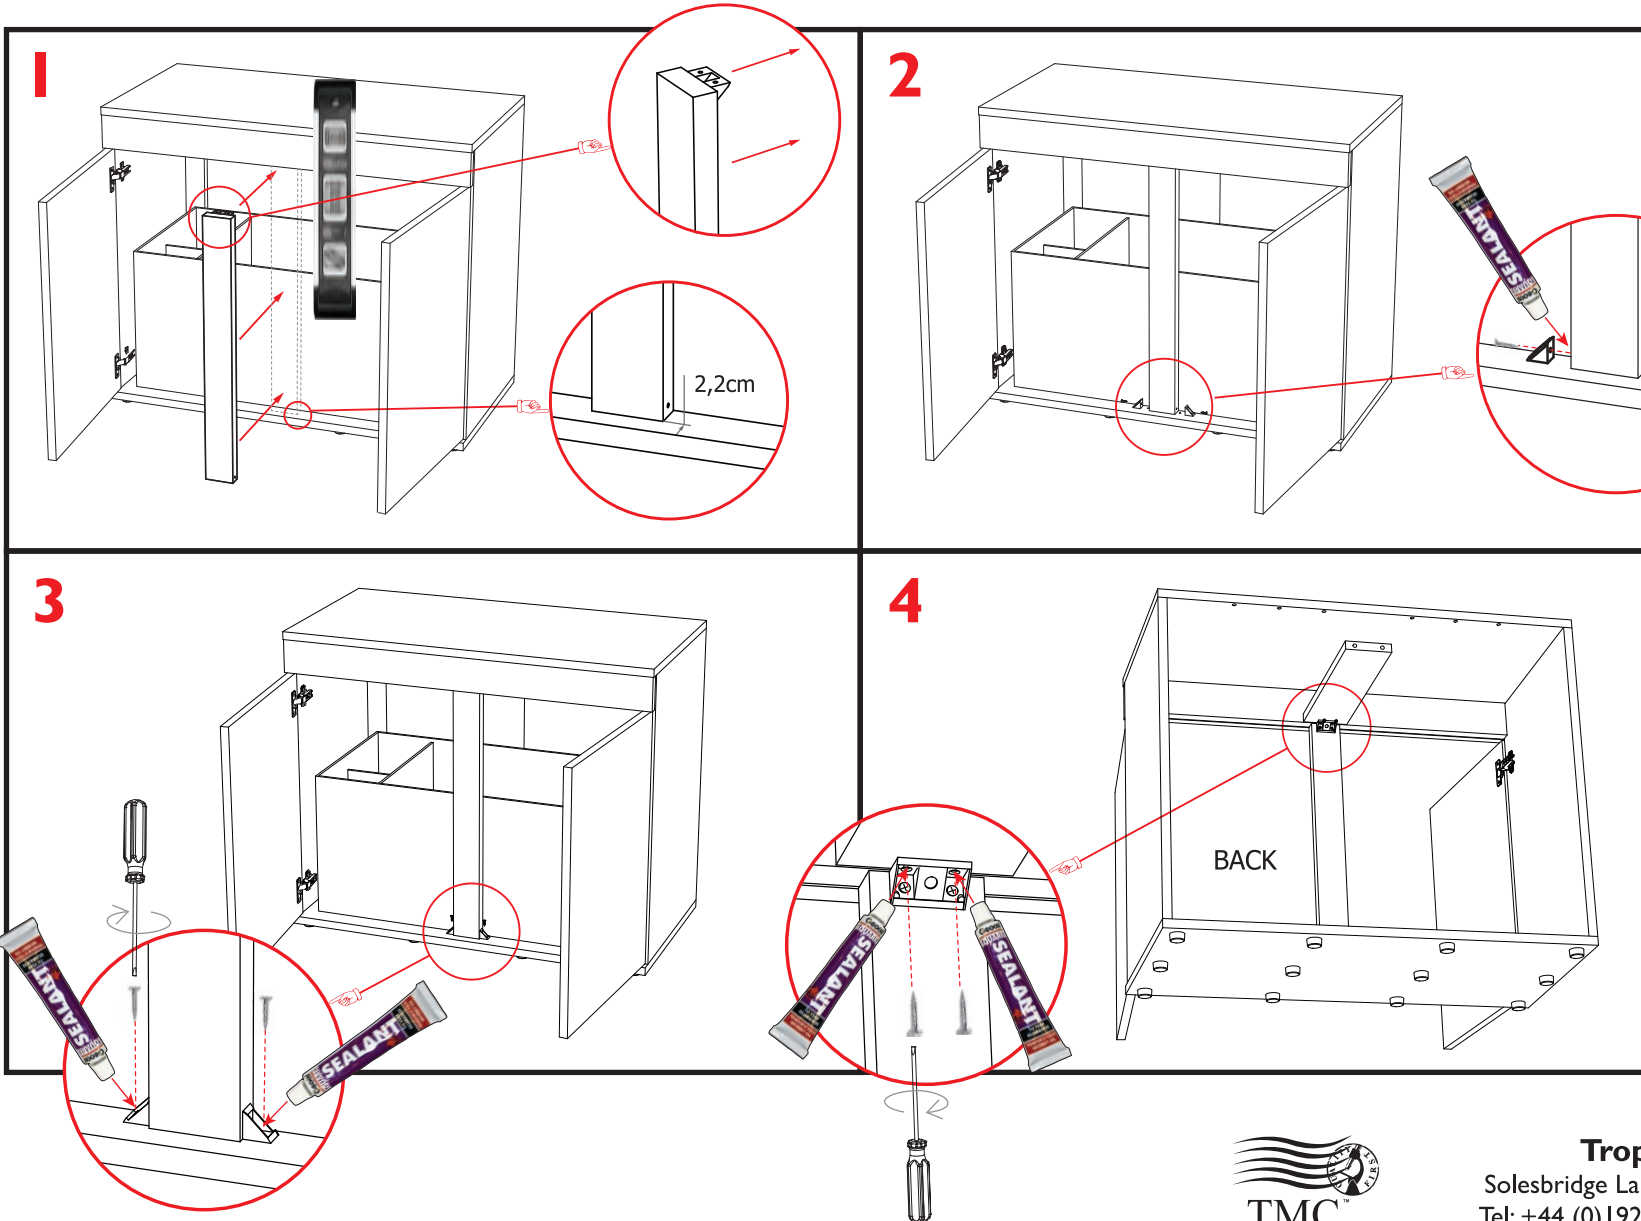

## Brace Bar Kit for 90cm Aquarium Cabinet

• Querstreben-Kit für 90 cm Aquarienschrank • Kit de barre de renfort pour l'armoire d'aquarium de 90 cm • Travamento de reforço para móvel de aquário de 90cm • Barra de refuerzo para mueble de acuario de 90cm • Barra di rinforzo per mobile per acquario di 90 cm

### PLEASE NOTE

This cabinet must **ONLY** be installed on a flat, level floor (we recommend an uncarpeted/laminated/linoleum-covered or bare & levelled screed floor).

Failure to do so will result in uneven weight distribution, which may cause distortion of the cabinet and damage to the aquarium, and will invalidate any guarantee on this product.